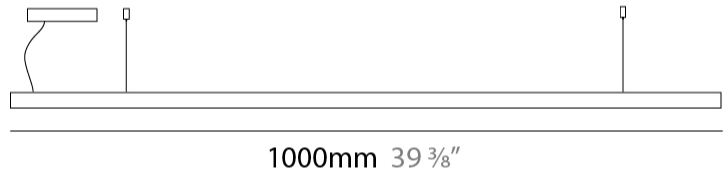

PROJECT
TYPE
SPECIFIER
QUANTITY
DATE

LED28 SUSPENSION

D71008-

base number
Color   Finish
Temperature   Options

1. To build a product code in our configurator select the specify button on the base model # product page
2. To build a manual product code on this datasheet choose from the options listed below in blue font and add the suffix to the base model #

GENERAL

Series: Woodlin
Subseries: LED28
Brand: Tunto
Division: Design
Mounting Type: Suspension
Mounting Location: Ceiling
Subcategory: Profile

PHYSICAL

Shape: Rectangle
Length (mm): 1000
Length (in): 39 ³/₈
Width (mm): 28
Width (in): 1 ¹/₈
Height (mm): 28
Height (in): 1 ¹/₈
Max. Overall Height (mm): 2028
Max. Overall Height (in): 79 ¹³/₁₆
Light Distribution: Direct
Diffuser: Opal
Fixture Finish: [WAL / ASH / OAK / BLK / WHI](#)
Fixture Material: Wood
Cable Details: 2000mm / 78 3/4"

ELECTRICAL

Lamp Type: LED
Input Wattage (W): 21
Total Output Wattage (W): 19
Dimming: Tri-Mode (Non-Dimming and Phase Dimming (120Vac only) and 0-10V Dimming)
Driver Included: Yes
Driver Location: Integrated
Driver Type: Constant Current - Universal
Driver Class: Class 2
Input Voltage (V): 120 - 277
Constant Current (MA): 700

LED

Color Temperature (°K): [2700 / 3000 / 4000](#)
Max. Delivered Lumen (lm): 1200
CRI: >93 CRI
Lamp Life (hrs): 50000

OPTICAL

RATINGS AND CERTIFICATIONS

Certified By: Certified for North American Standards
IP rating: IP20

28mm 1 ¹/₈"

Direct